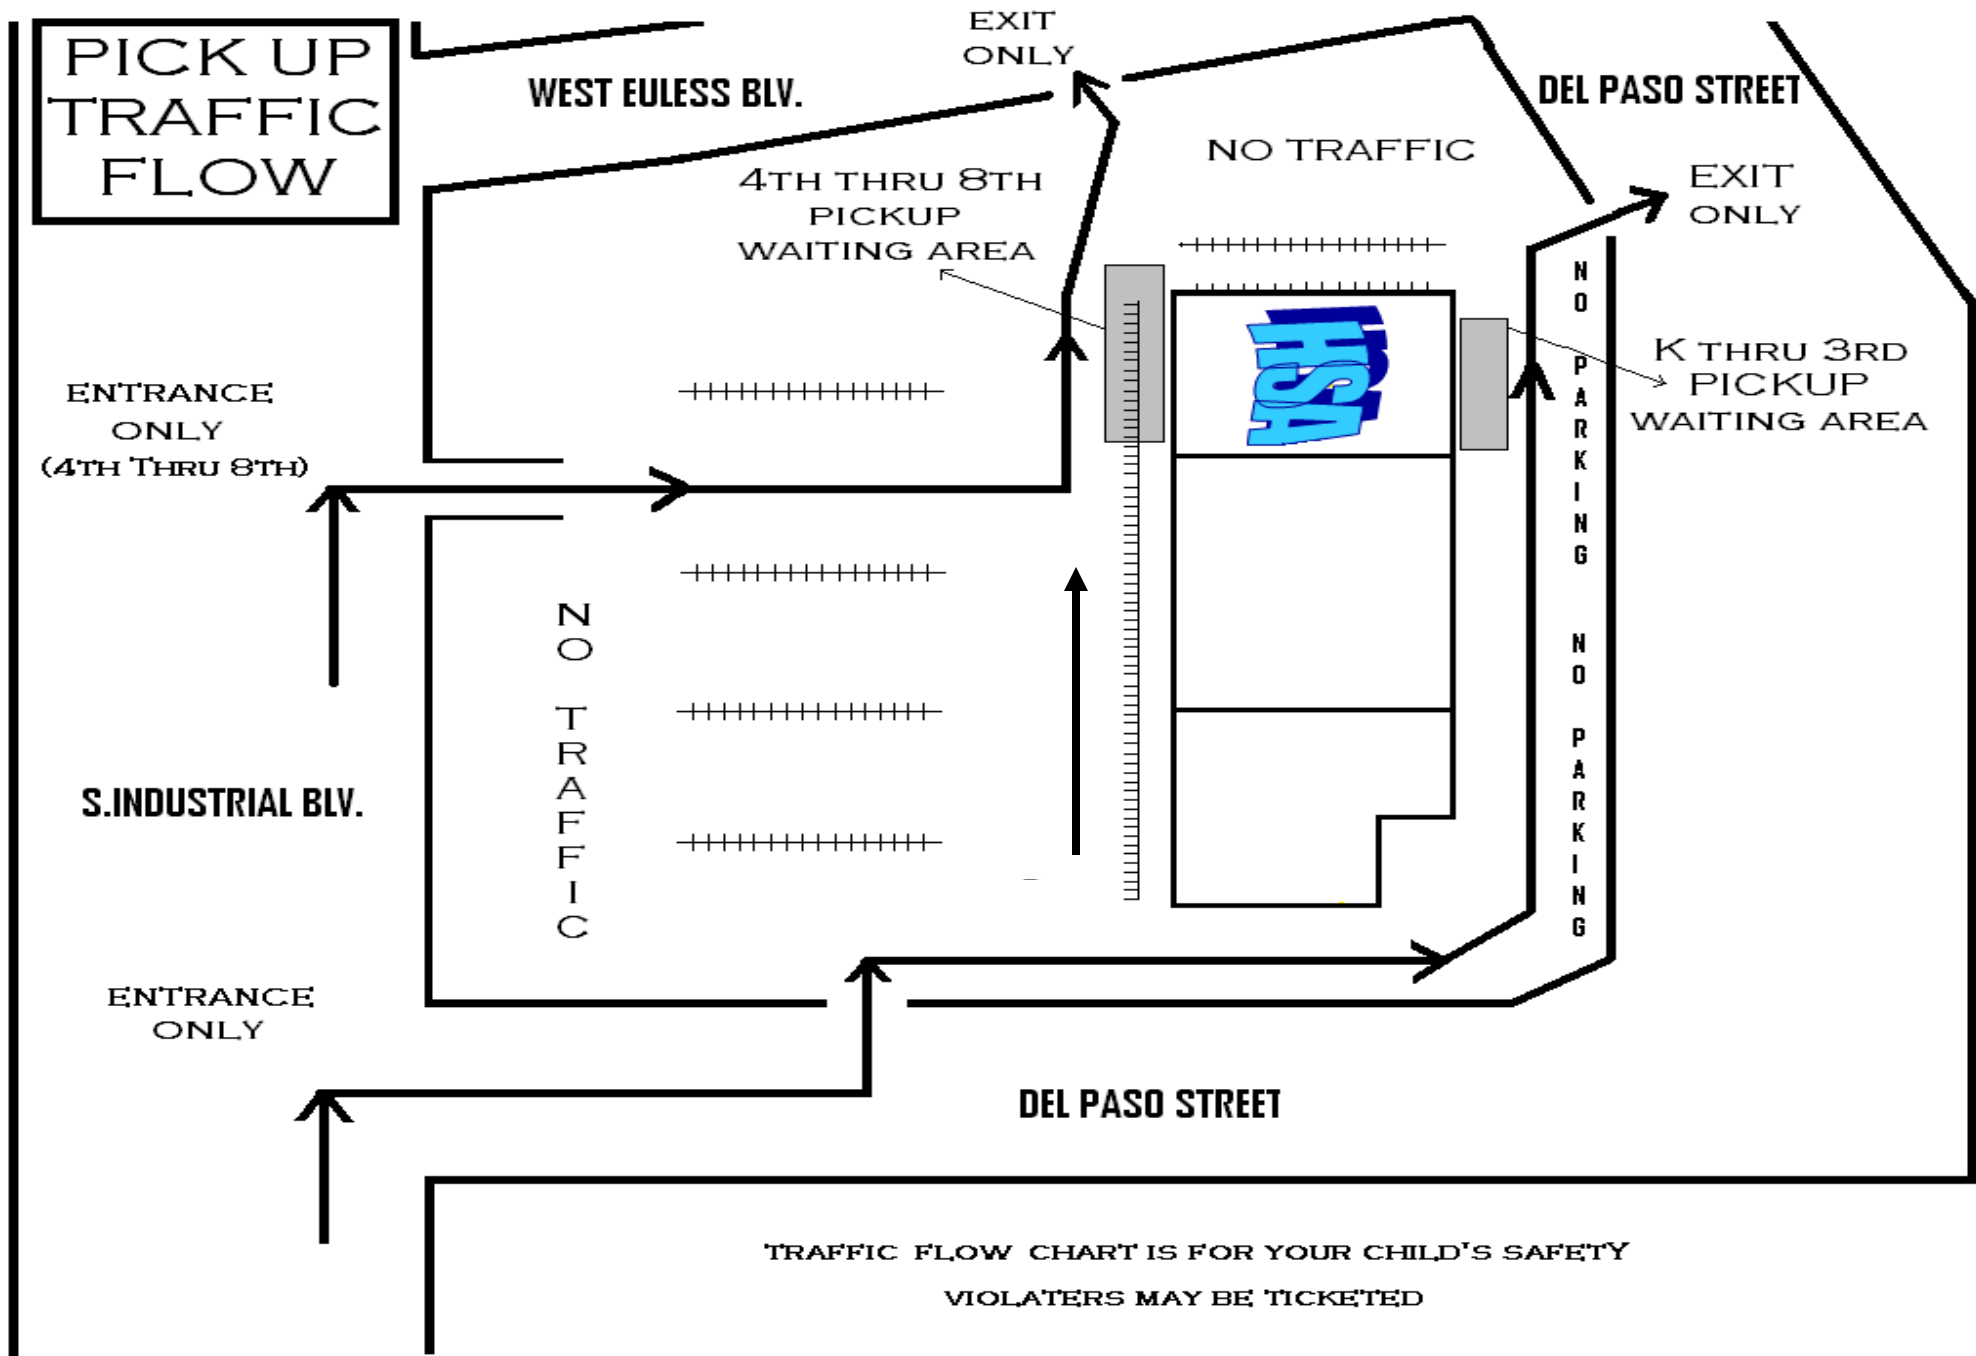

! OLDER SIBLING PICKING UP YOUNGER SIBLING NEEDS TO STAY WITH THE YOUNGER SIBLING'S TEACHER.