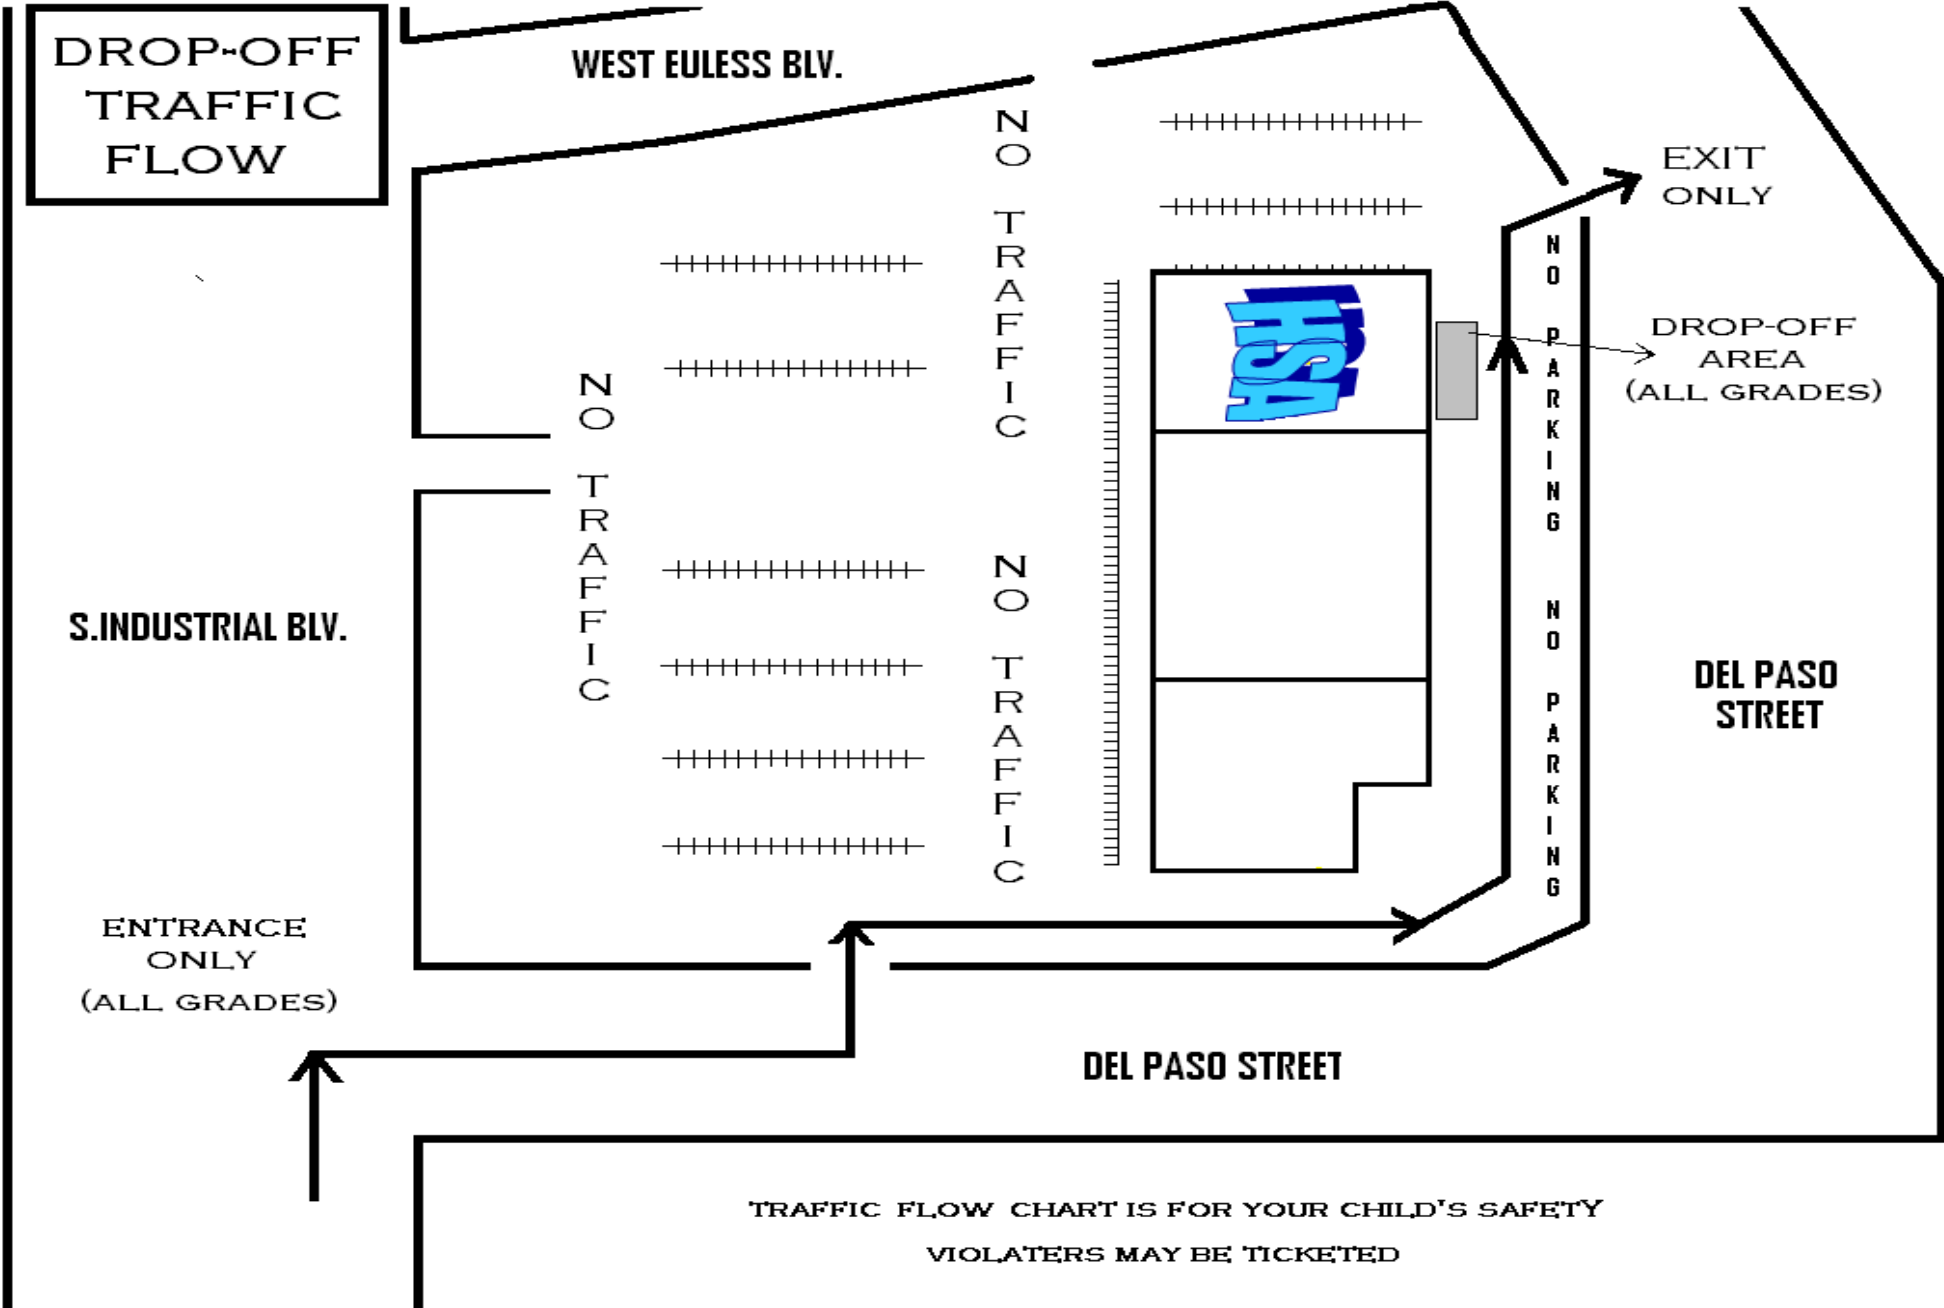

Parents should be staying in their cars in the car line, if you need to help your student to the door please park in the parking lot at the end of the building and you may walk them to the door or to the end of the building.

- Please do not pull out of car line to pass the other cars. Students are getting in and out of their cars on that side. You may not see them coming.
- During afternoon pick up out front, please follow traffic flow chart and do not cut through the parking lot to cut into line.

**These safety rules must be followed for the safety of everyone at Harmony Science Academy. If these policies are broken, tickets will be given for violations.**

**! OLDER SIBLING PICKING UP YOUNGER SIBLING NEEDS TO STAY WITH THE YOUNGER SIBLING'S TEACHER.**

TRAFFIC FLOW CHART IS FOR YOUR CHILD'S SAFETY  
 VIOLATORS MAY BE TICKETED

**! DROP-OFF ON THE BACK UNTIL 8:00 AM. DROP-OFF ON THE FRONT AFTER 8:00AM**  
**!! STUDENTS MUST GET TARDY PASS FROM FRONT OFFICE AFTER 8:00AM**  
**!!! PARENTS MUST CHECK-IN AT THE FRONT OFFICE TO GET INSIDE**