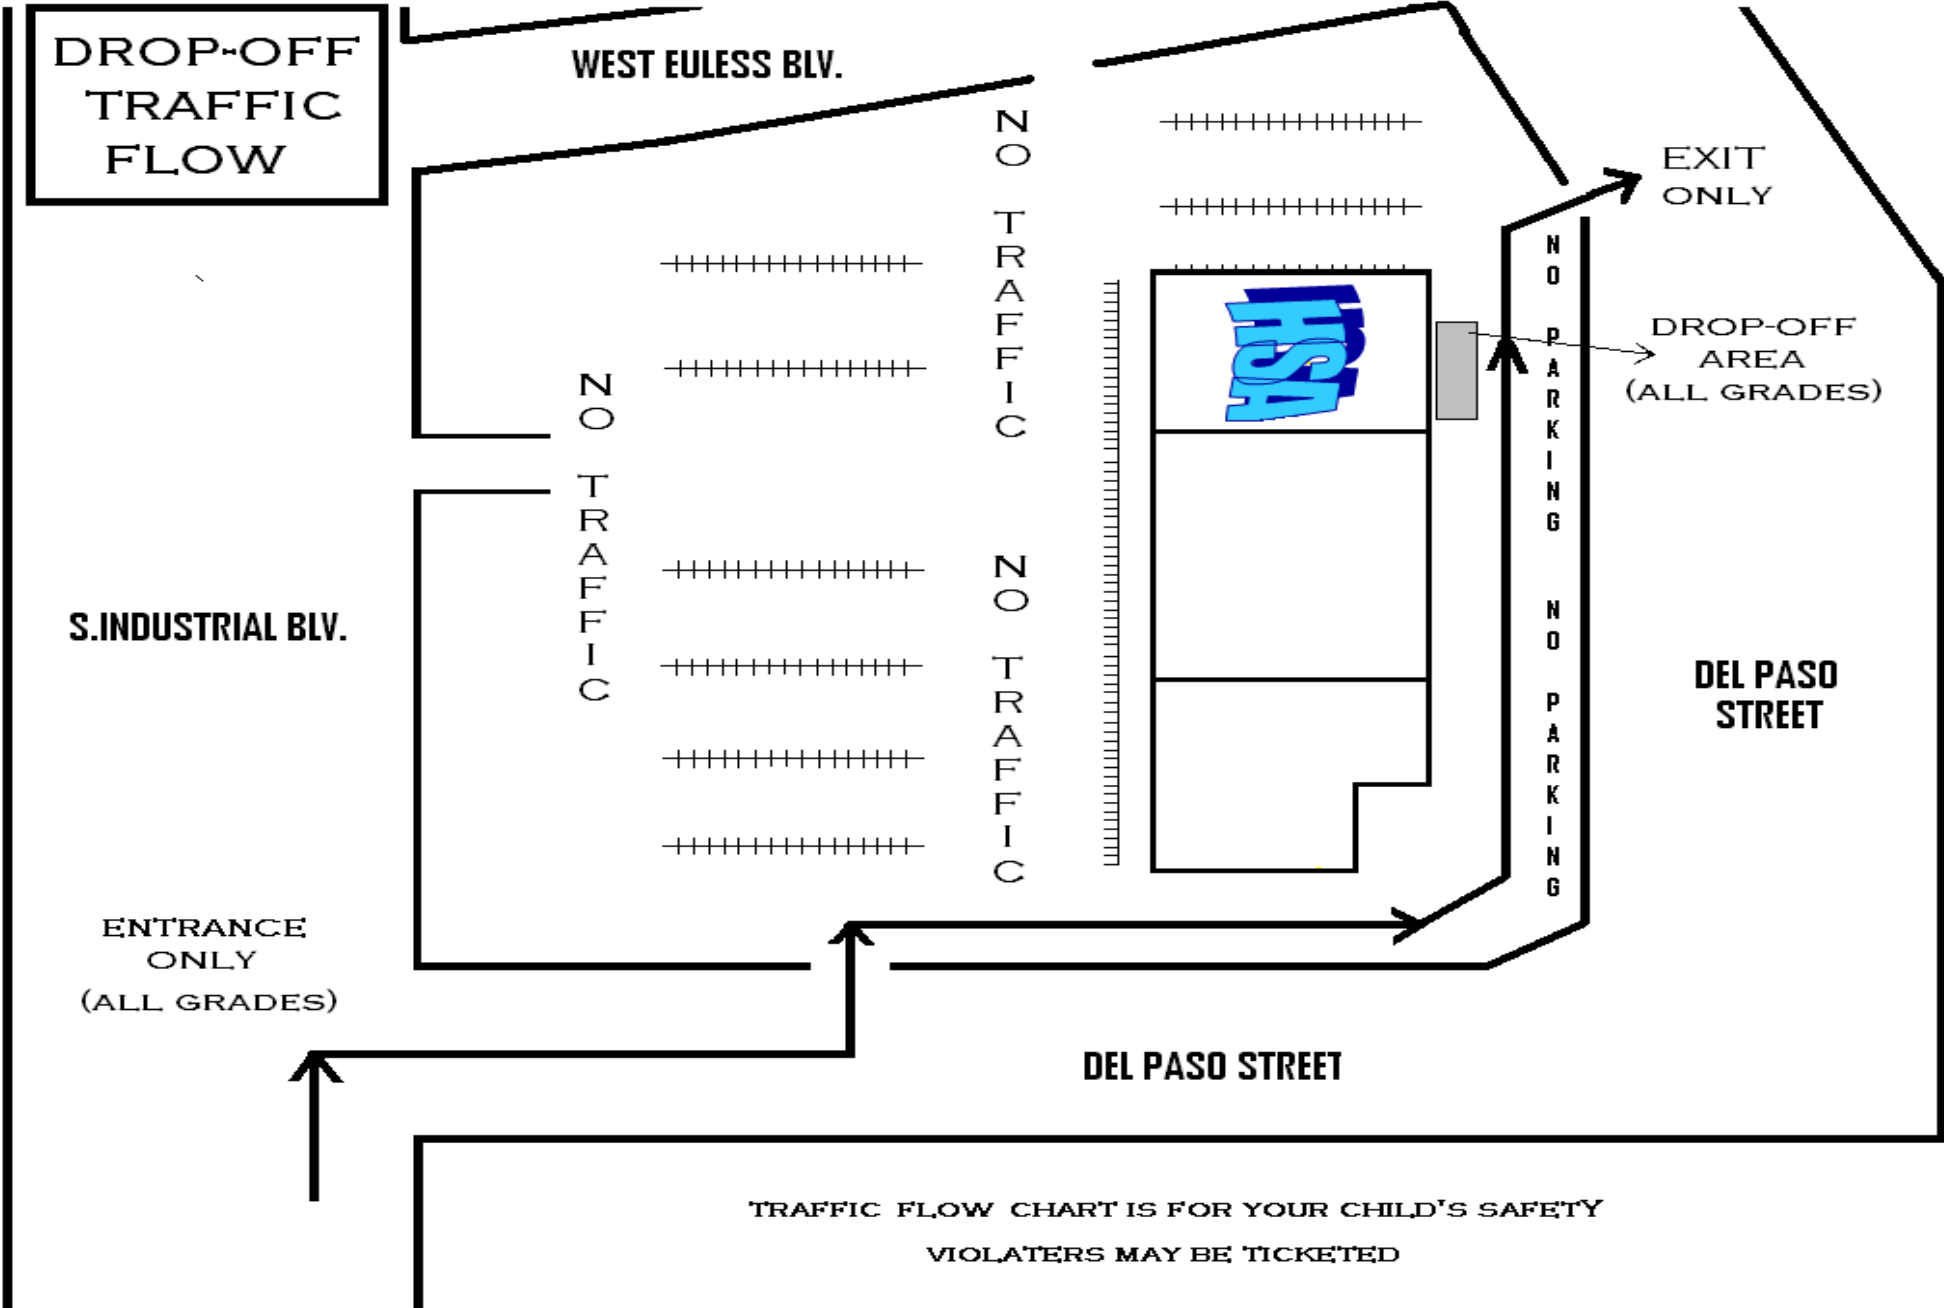

**! OLDER SIBLING PICKING UP YOUNGER SIBLING NEEDS TO STAY WITH THE YOUNGER SIBLING'S TEACHER.**

TRAFFIC FLOW CHART IS FOR YOUR CHILD'S SAFETY  
 VIOLATORS MAY BE TICKETED

**! DROP-OFF ON THE BACK UNTIL 8:00 AM. DROP-OFF ON THE FRONT AFTER 8:00AM**  
**!! STUDENTS MUST GET TARDY PASS FROM FRONT OFFICE AFTER 8:00AM**  
**!!! PARENTS MUST CHECK-IN AT THE FRONT OFFICE TO GET INSIDE**